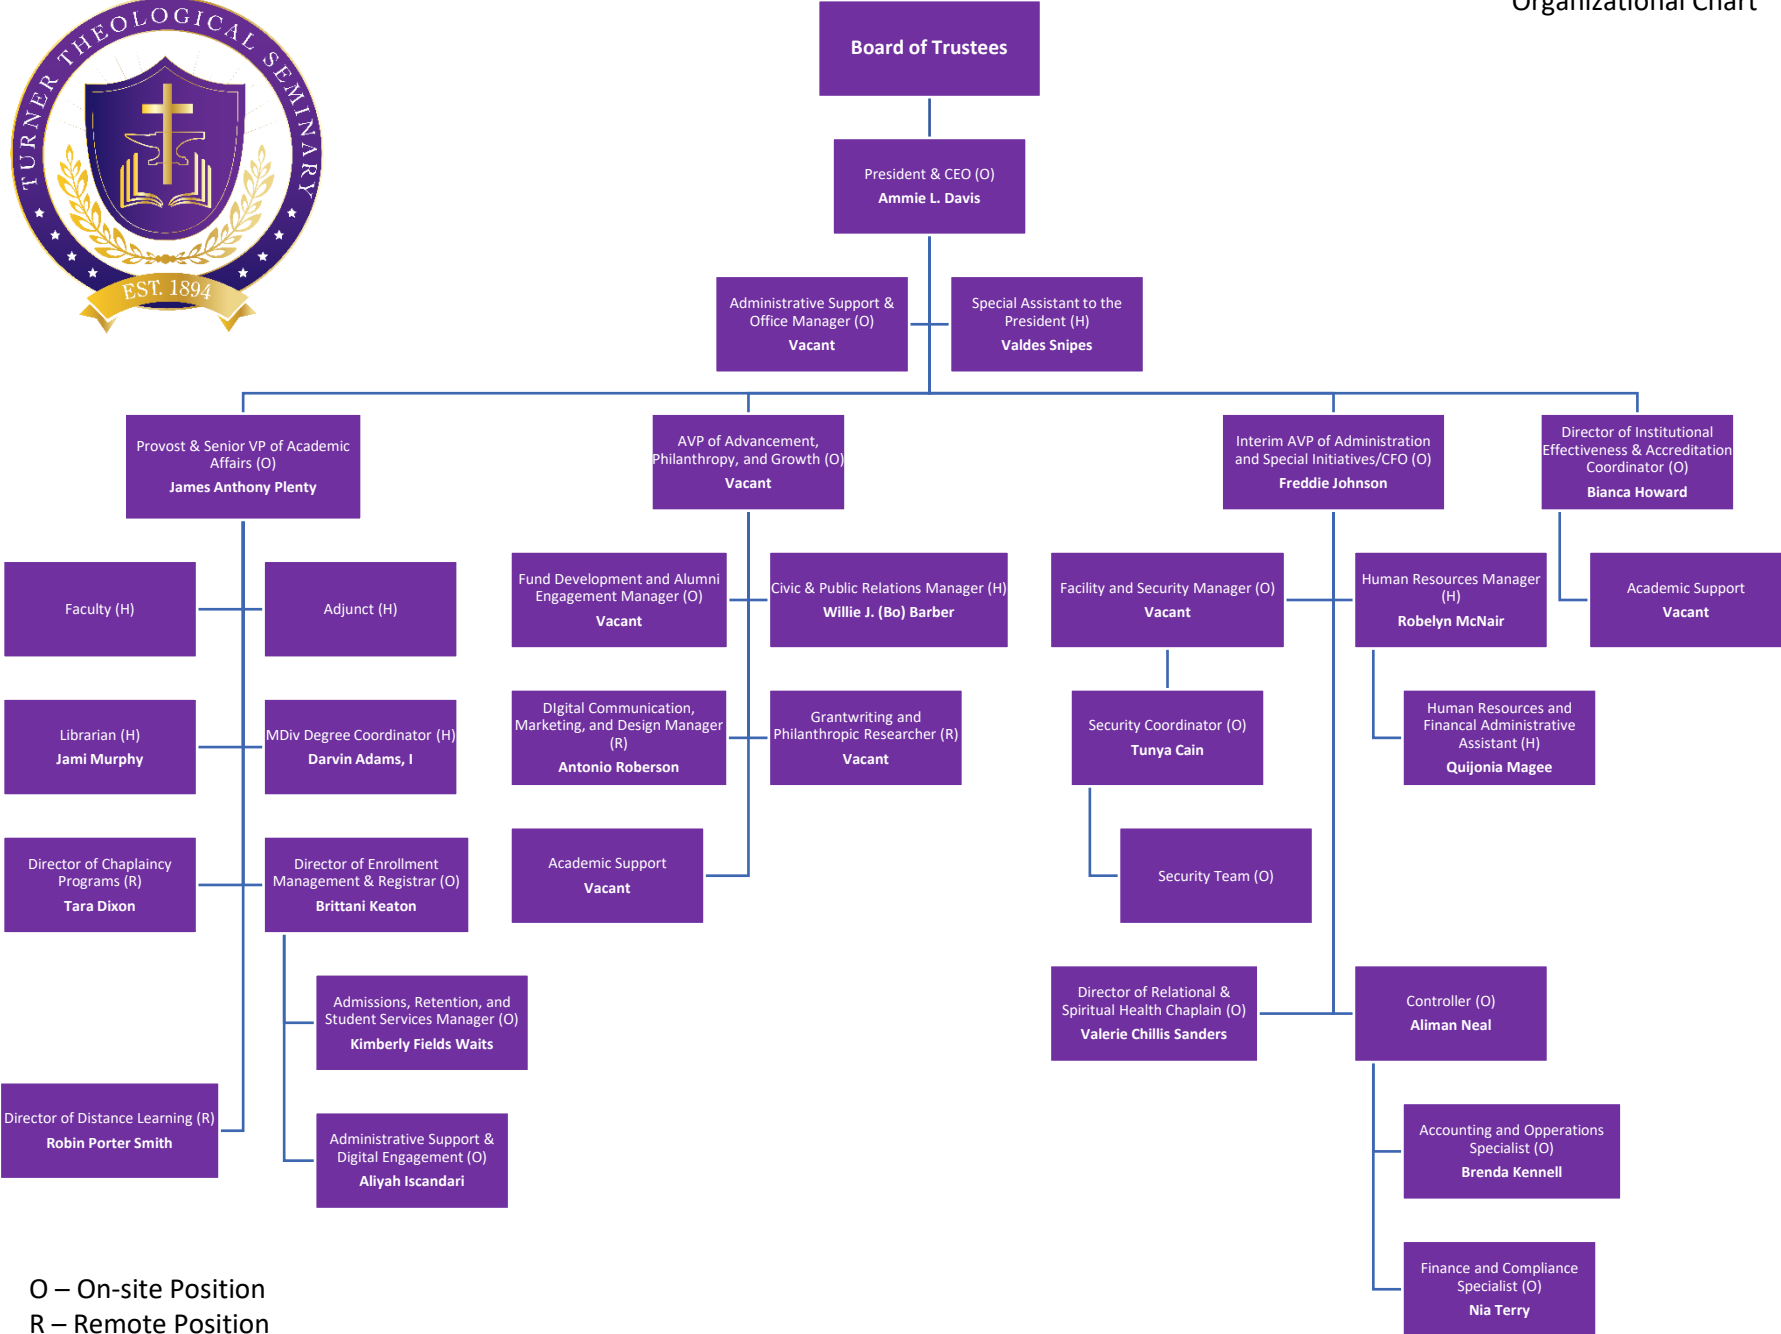

Turner Theological Seminary Organizational Chart

O – On-site Position
R – Remote Position
H – Hybrid Position